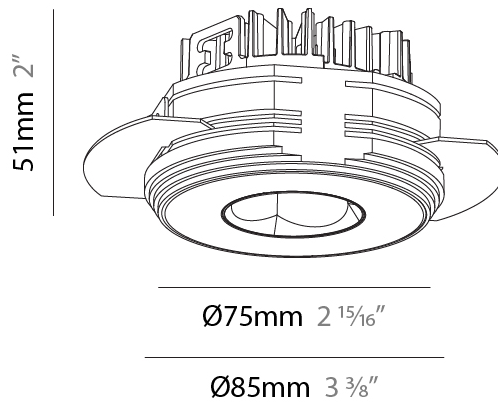

GENERAL

Series: Oiko Pro Round
Subseries: Oiko Pro Round Fixed
Brand: Prolicht
Division: Architectural
Mounting Type: Trimless
Mounting Location: Ceiling
Subcategory: Downlight

PHYSICAL

Shape: Round
Diameter (mm): 75
Diameter (in): 2 ¹⁵/₁₆
Height (mm): 51
Height (in): 2
Ceiling Thickness (mm): 10 / 12.5 / 15 / 25
Ceiling Thickness (in): 3/8 or 1/2 or 9/16 or 1
Min. Recessing Depth (mm): 55
Min. Recessing Depth (in): 2 ³/₁₆
Light Distribution: Direct
Diffuser: Lens Pack - Spread Lens / Linear Spread Lens / Honeycomb Louver
Fixture Finish: SSR / BKV / CWI / CRY / HAB / UFT / ITA / RUA / FTG / MYG / LOD / PUS / FRO / FUP / KIA / POP / BLS / SPG / MEY / GOH / GUM / CHC / COM / ABZ / JAG / OBR / MOS / ROR
Fixture Material: Aluminum Die Cast
Cut-out Measurements: 86mm / 2 11/16" Diameter

ELECTRICAL

Lamp Type: LED (Zhaga Standard)
Input Wattage (W): 14
Total Output Wattage (W): 12.7
Dimming: Dali Dimming
Driver Included: No
Driver Location: Recessed Housing
Driver Type: Constant Current - Universal (120Vac only for DALI driver)
Driver Class: Class 2
Input Voltage (V): 120 - 277
Constant Current (MA): 700

LED

Color Temperature (°K): 2700-6500 Tunable White
Max. Delivered Lumen (lm): 1240
Nominal Lumen (lm): 1460
CRI: >90 CRI
Lamp Life (hrs): 50000
Special LEDs offerings: Tunable White

OPTICAL

Reflector°: 52
Adjustability: Fixed

RATINGS AND CERTIFICATIONS

Certified By: Certified for North American Standards
IP rating: IP20